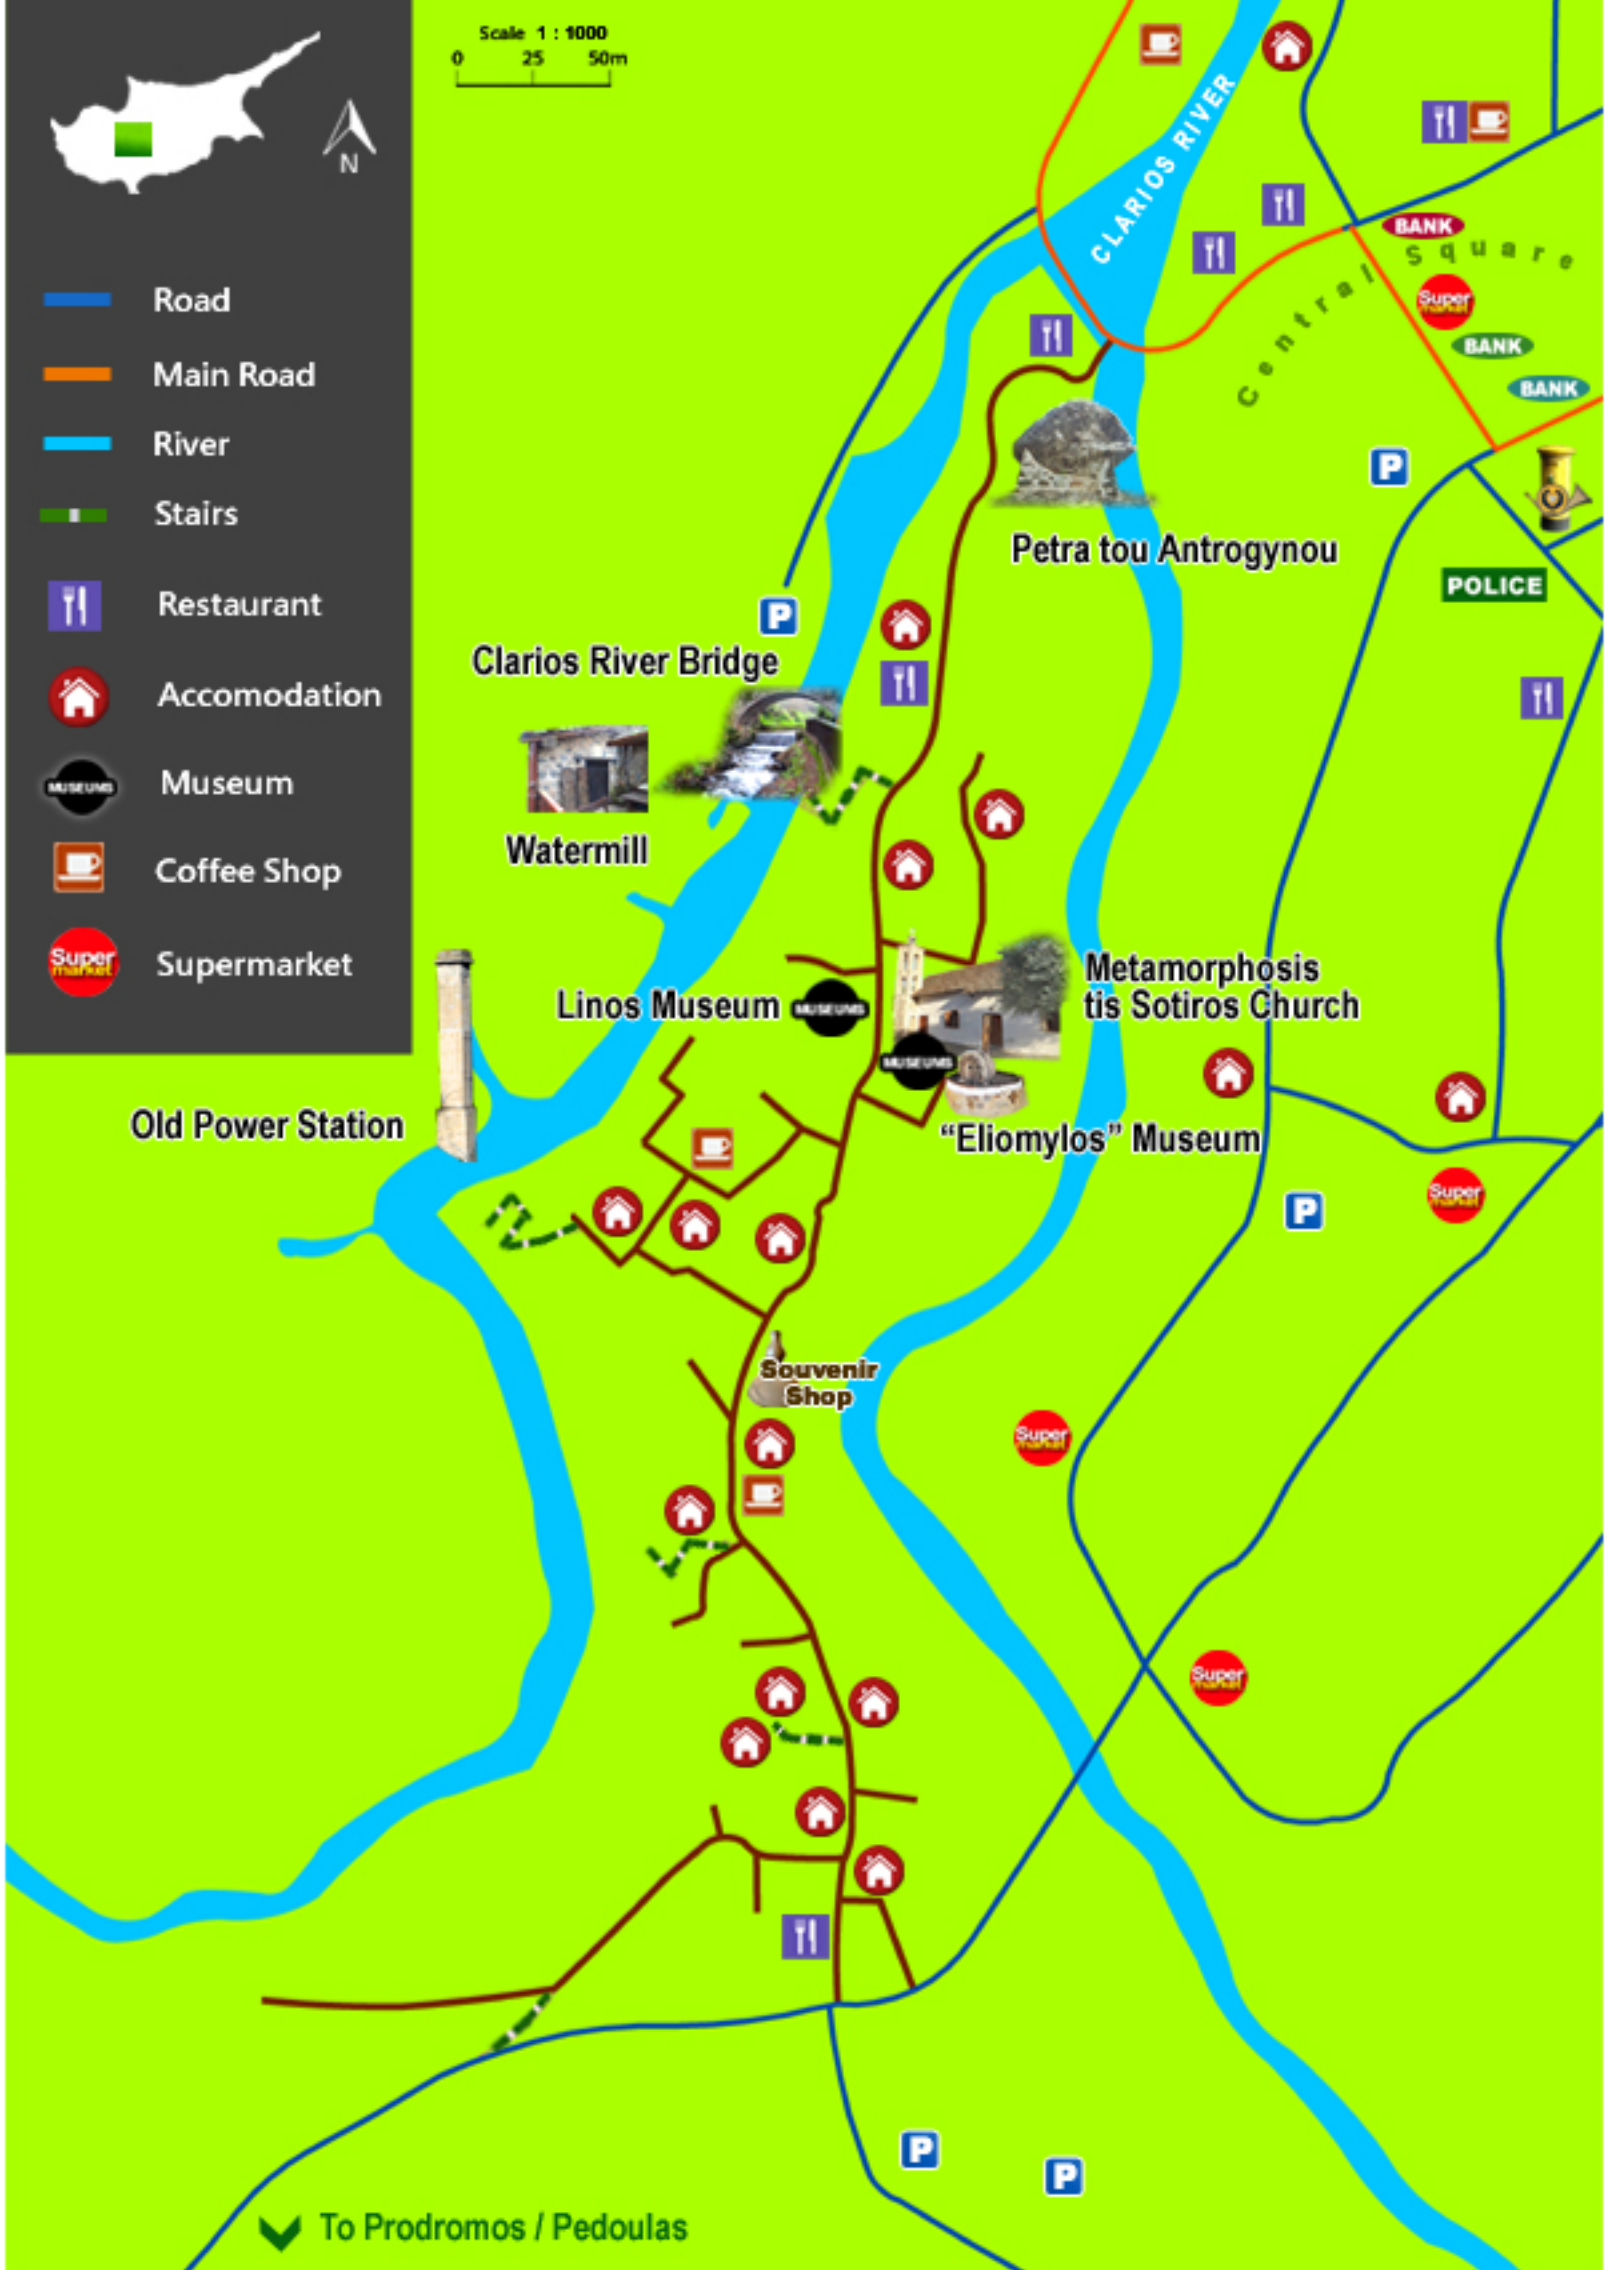

Scale 1 : 1000  
0 25 50m

- Road
- Main Road
- River
- Stairs
- Restaurant
- Accommodation
- Museum
- Coffee Shop
- Supermarket

➤ To Prodromos / Pedoulas