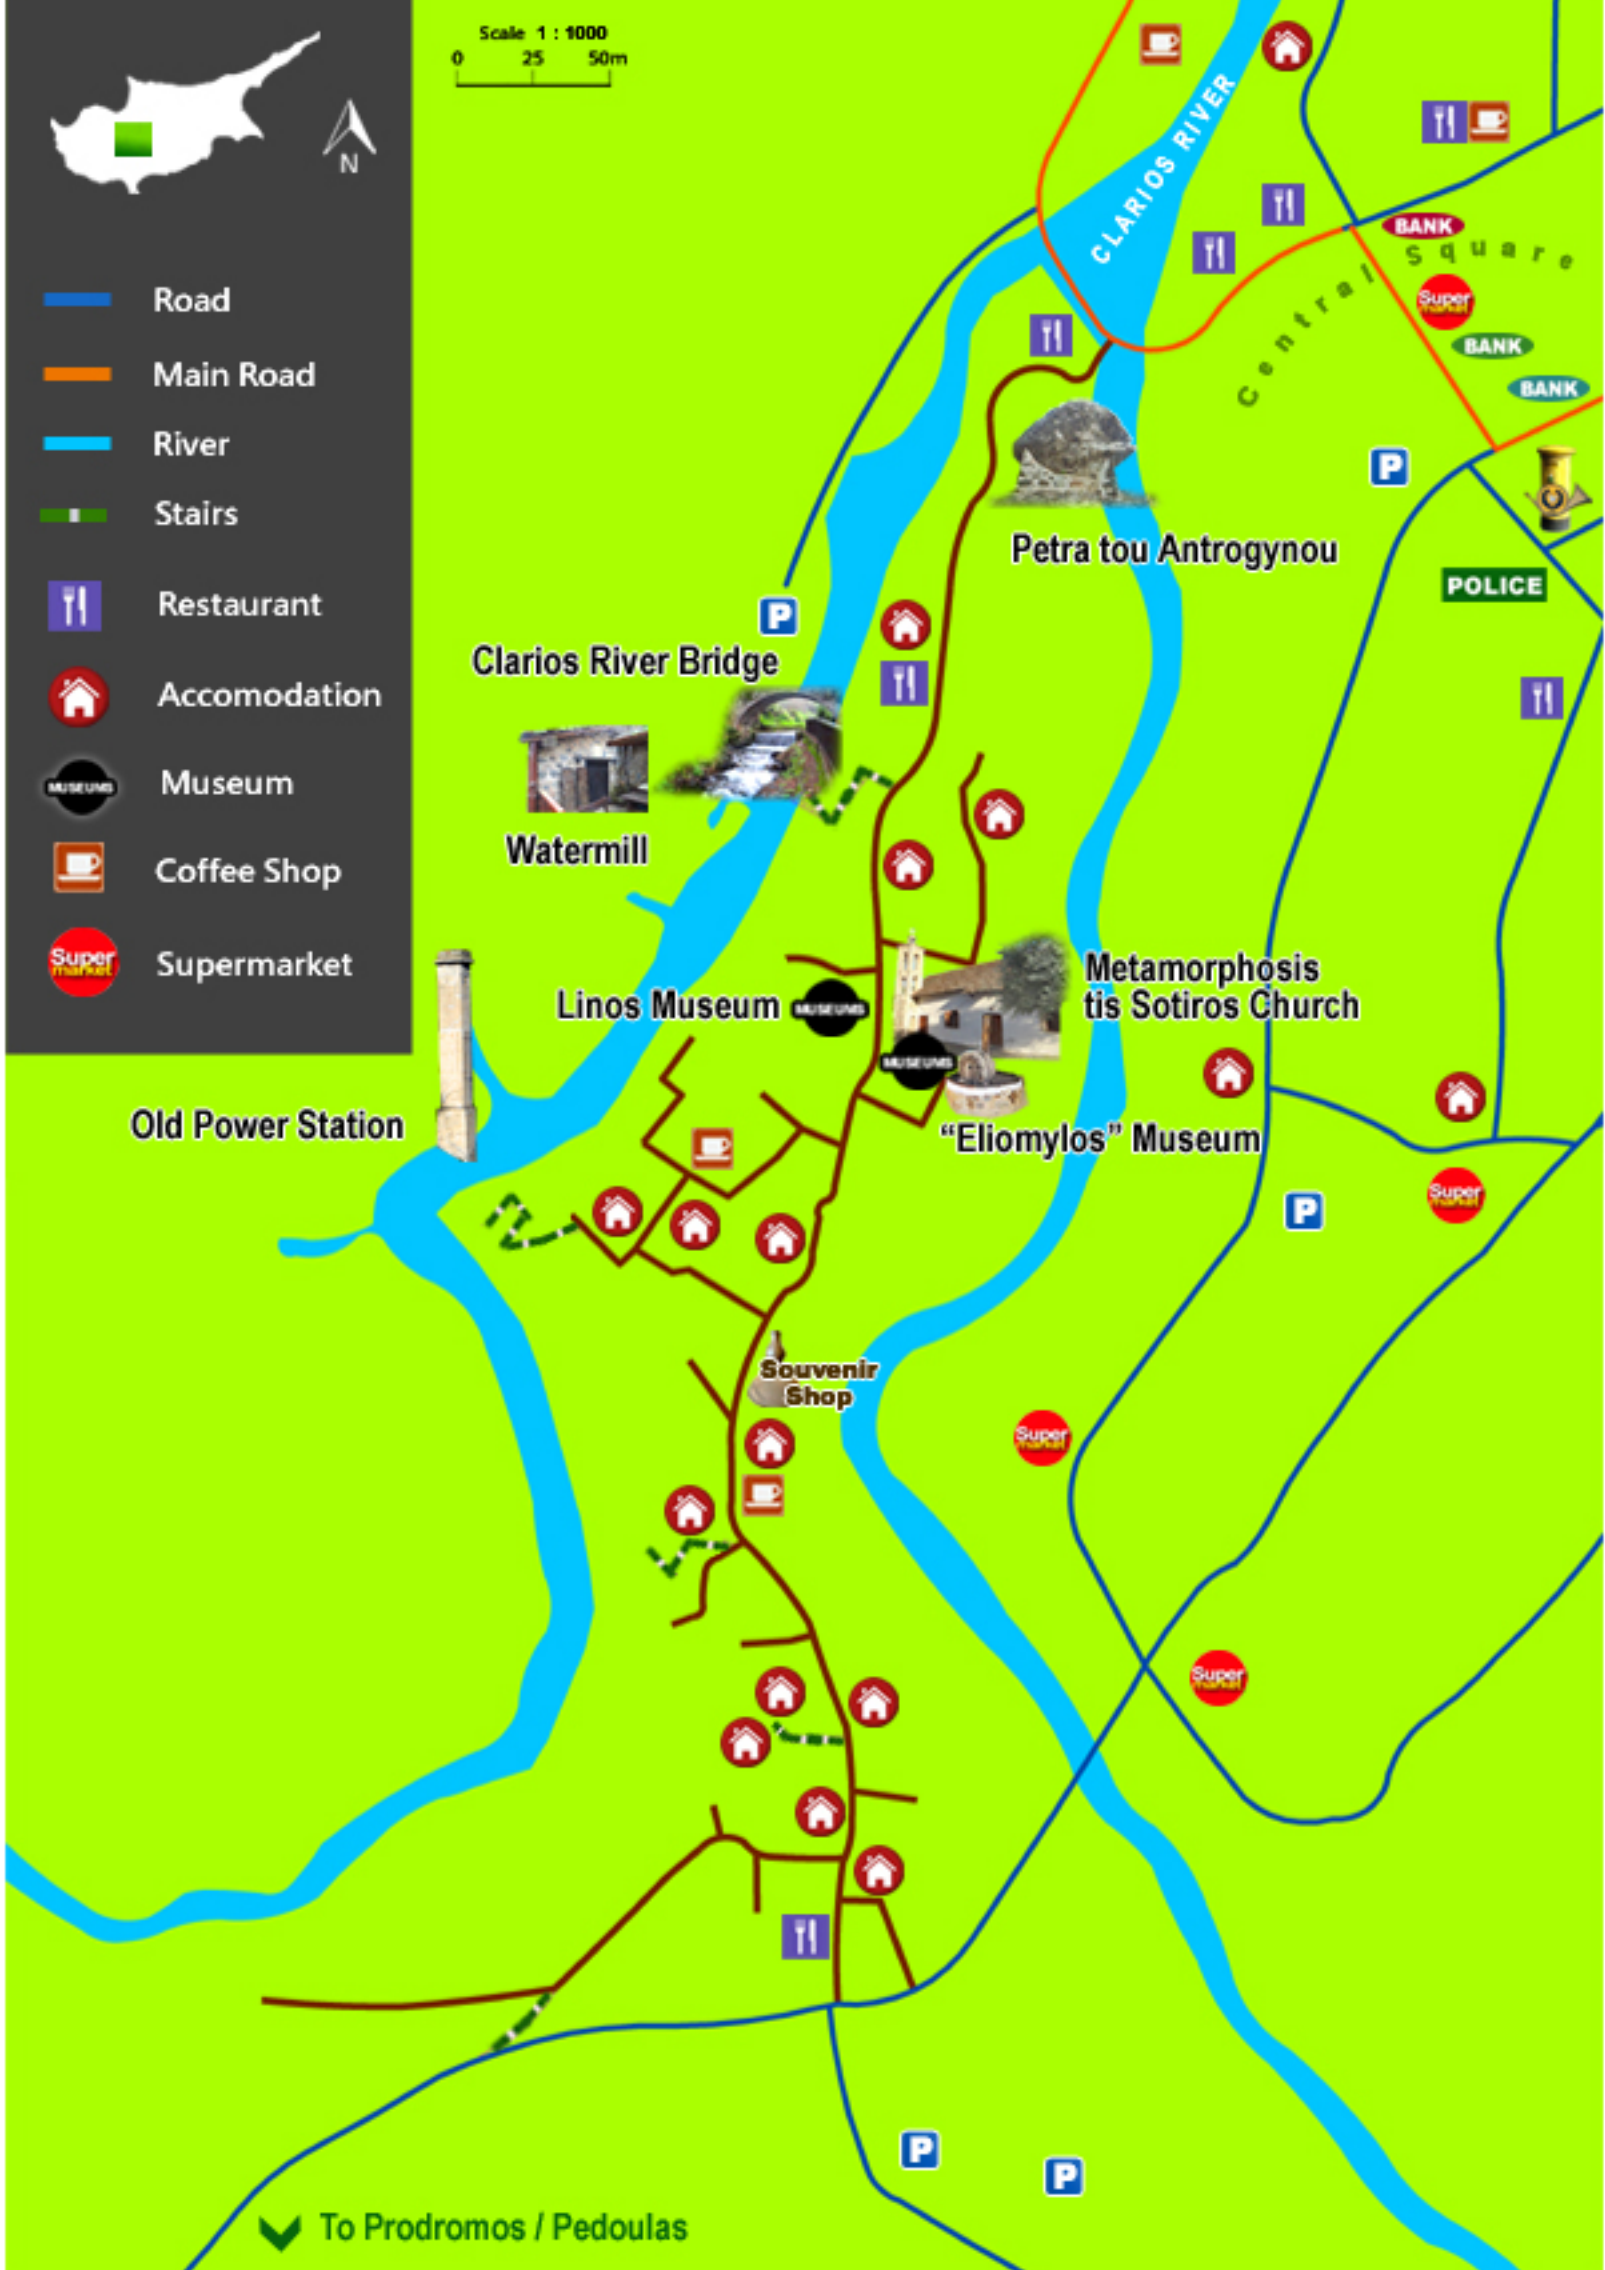

Scale 1 : 1000
0 25 50m

- Road
- Main Road
- River
- Stairs
- Restaurant
- Accommodation
- Museum
- Coffee Shop
- Supermarket

➤ To Prodromos / Pedoulas